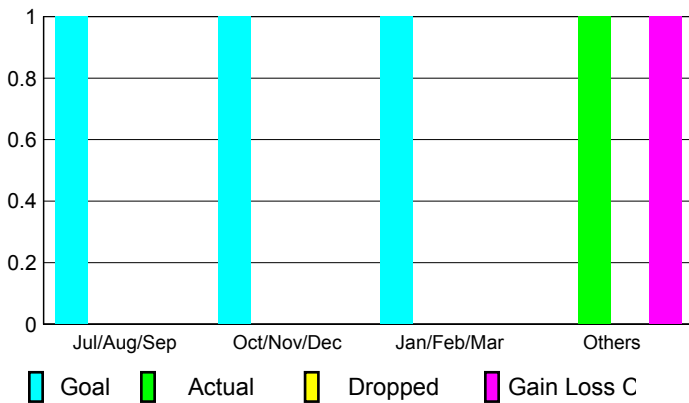

2009-2010 GMT Quarterly Report for District (or Undistricted) **District 23 C**

GMT: **ED J LECIUS**

Location: **CONNECTICUT**

GMT CA: **1**

CLUBS

Club Results 2009-2010

Clubs 2008-2009

Month	New Club Goal	Actual New Clubs	Actual Dropped Clubs	Gain/Loss of Clubs	Gain/Loss of Clubs
Jul/Aug/Sep	1	0	0	0	0
Oct/Nov/Dec	1	0	0	0	1
Jan/Feb/Mar	1	0	0	0	0
Apr/May/June	0	1	0	1	0
Totals	3	1	0	1	1

Club Results 2009-2010

Goal, New, Dropped, Gain/Loss

Comparison of Club Gain/Loss

Current Year Compared to the Previous Year

YTD Status Quo Clubs 2009-2010

Status Quo Clubs Compared to Status Quo Members

MEMBERSHIP

Membership Results 2009-2010

Membership 2008-2009

Month	Net Memb Goal	Actual New Memb	Actual Dropped Memb	Gain/Loss of Memb	Gain/Loss of Memb
Jul/Aug/Sep	30	24	-57	-33	-18
Oct/Nov/Dec	30	49	-55	-6	28
Jan/Feb/Mar	30	44	-61	-17	10
Apr/May/June	10	60	-73	-13	0
Totals	100	177	-246	-69	20