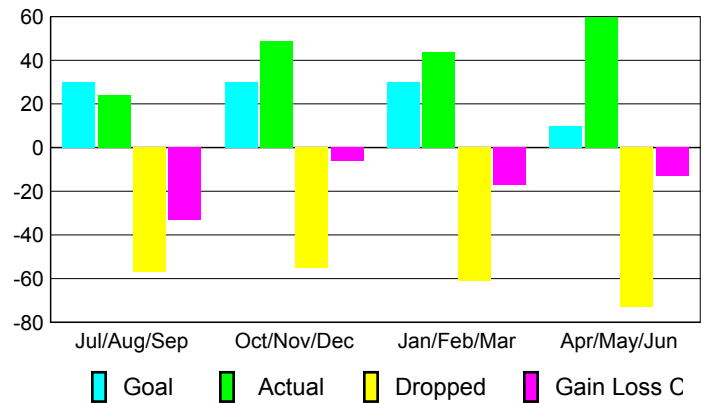

Membership Results 2009-2010

Goal, New, Dropped, Gain/Loss