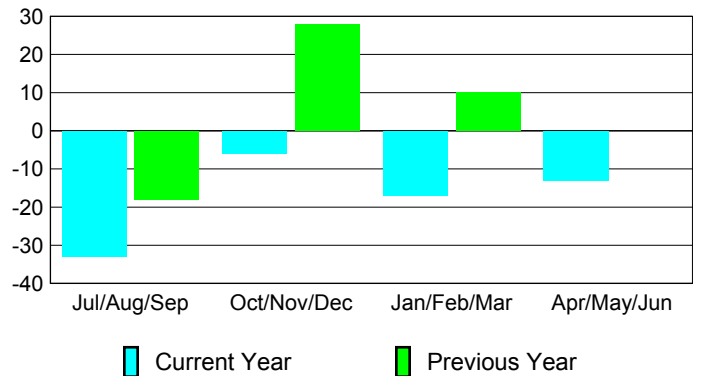

Membership Results 2009-2010

Membership 2008-2009

Month	Net Memb Goal	Actual New Memb	Actual Dropped Memb	Gain/Loss of Memb	Gain/Loss of Memb
Jul/Aug/Sep	30	24	-57	-33	-18
Oct/Nov/Dec	30	49	-55	-6	28
Jan/Feb/Mar	30	44	-61	-17	10
Apr/May/June	10	60	-73	-13	0
Totals	100	177	-246	-69	20

Membership Results 2009-2010

Goal, New, Dropped, Gain/Loss

Comparison of Membership Gain/Loss

Current Year Compared to the Previous Year

Gender Comparison 2009-2010